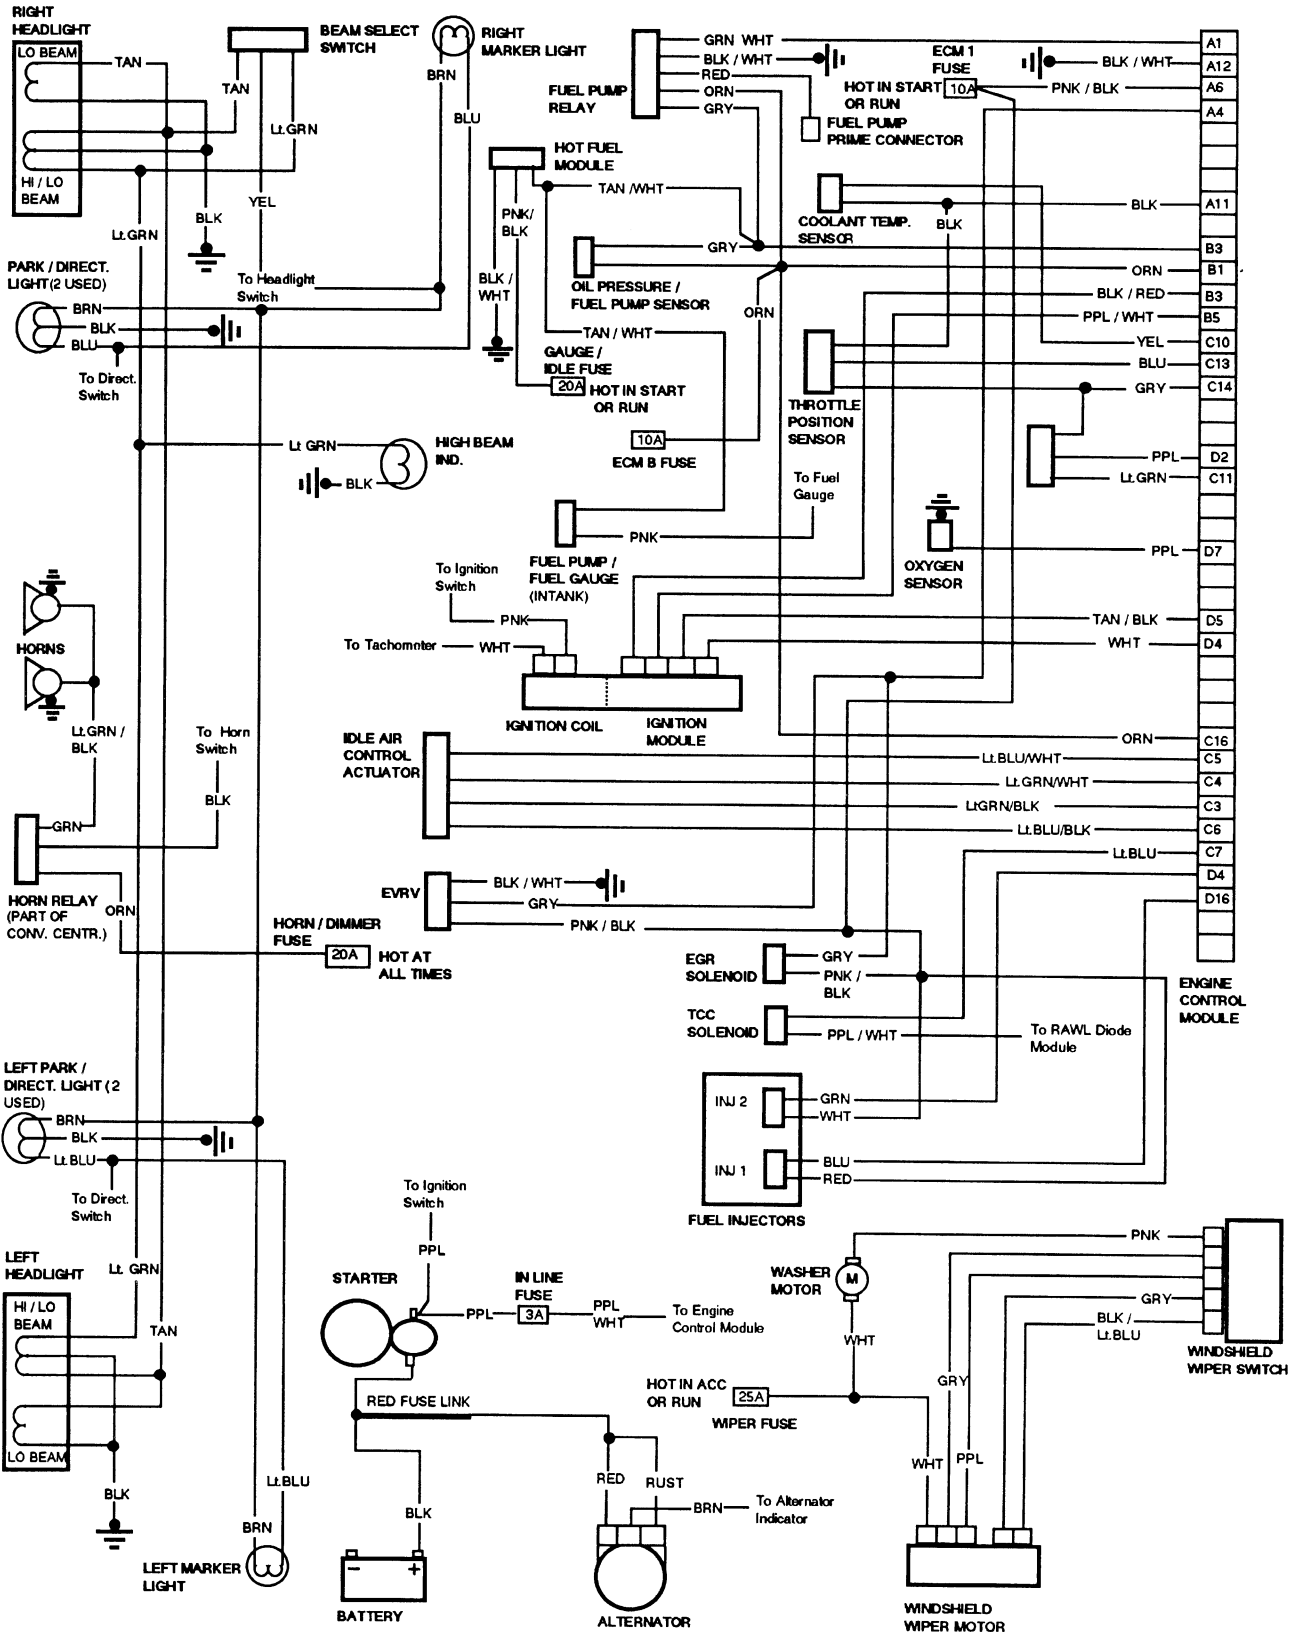

1991 GM-RV SERIES WIRING SCHEMATIC

DIAGRAM 7